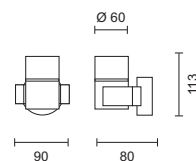

51
European Grey
Fresh
Bi

51
Matt Grey
Frisk
Twice

code lamp details

Fresh Bi aluminium tilting spotlight
for interior application

9238/03 35W 230V Gu10

Divide by 37% to get 35W light output

code lamp details

Frisk Twice aluminium tilting spotlight
for interior application

9257 2 x 35W 230V Gu10

Divide by 37% to get 35W light output