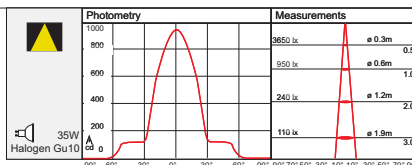

code lamp details

Frisk Twice aluminium tilting spotlight
for interior application

9257 2 x 35W 230V Gu10

Divide by 37% to get 35W light output