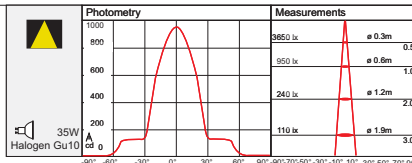

51
European Grey
Fresh
Bi

51
Matt Grey
Frisk
Twice

code lamp details

Fresh Bi aluminium tilting spotlight
for interior application

9238/03 35W 230V Gu10

Divide by 37% to get 35W light output

code lamp details